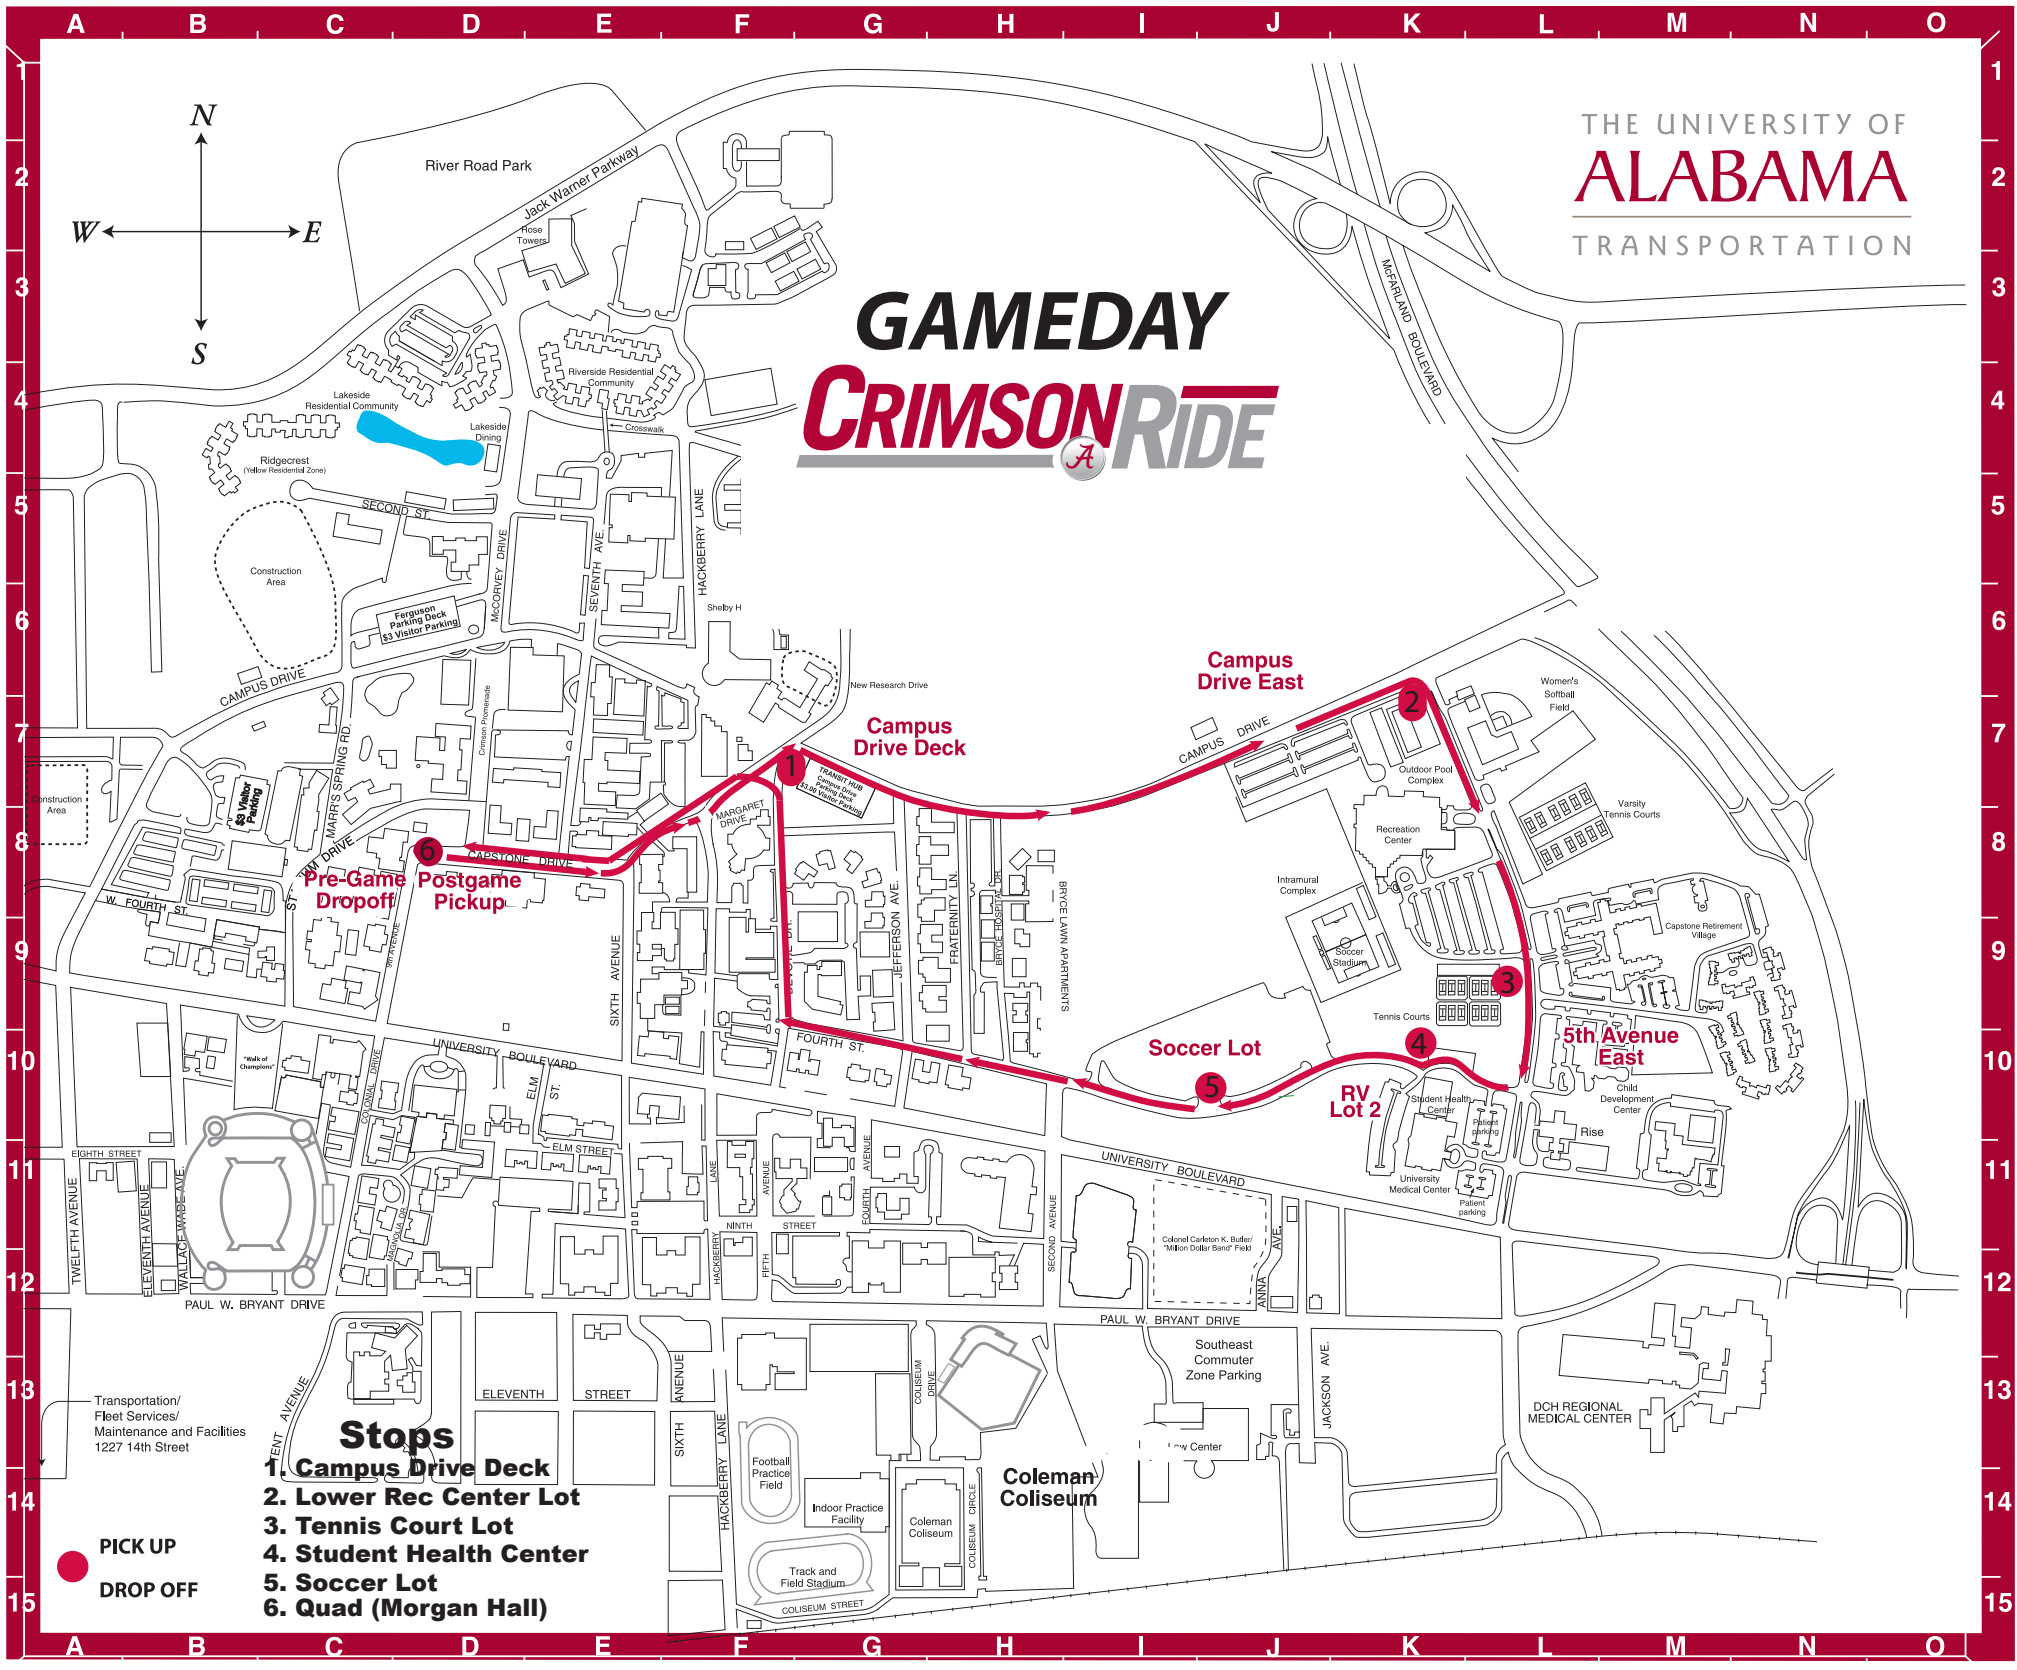

GAMEDAY CRIMSON RIDE

- Stops**
1. Campus Drive Deck
 2. Lower Rec Center Lot
 3. Tennis Court Lot
 4. Student Health Center
 5. Soccer Lot
 6. Quad (Morgan Hall)

PICK UP
DROP OFF

Transportation/
Fleet Services/
Maintenance and Facilities
1227 14th Street